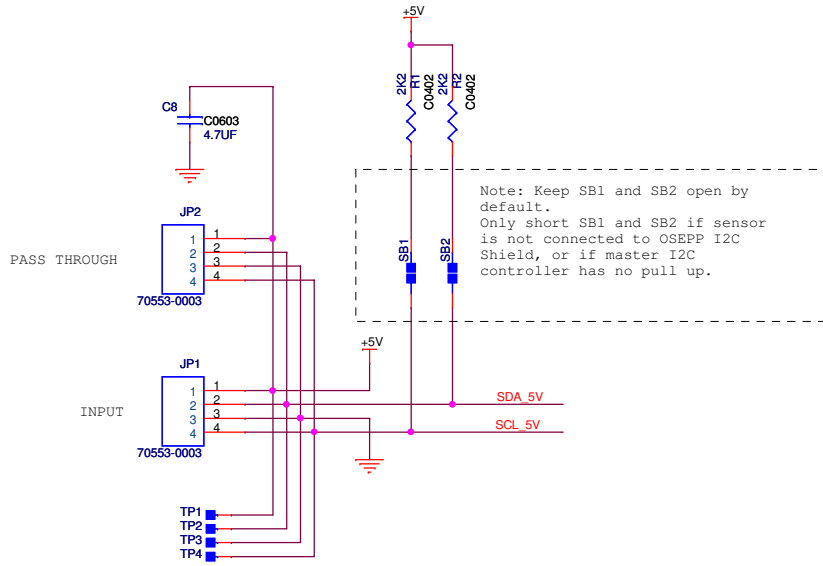

# OSEPP Proximity Sensor

OSEPP-PROX-01 (Rev 1.1)

Title		
OSEPP Proximity Sensor		
Size	Document Number	Rev
B	OSEPP1100006	1.1
Date:	Tuesday, January 10, 2012	Sheet 1 of 1