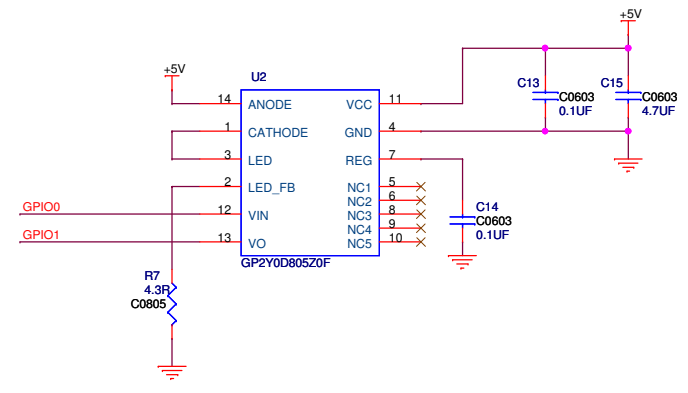

# OSEPP Proximity Sensor

OSEPP-PROX-01 (Rev 1.1)

Title		
OSEPP Proximity Sensor		
Size	Document Number	Rev
B	OSEPP1100006	1.1
Date:	Tuesday, January 10, 2012	Sheet 1 of 1