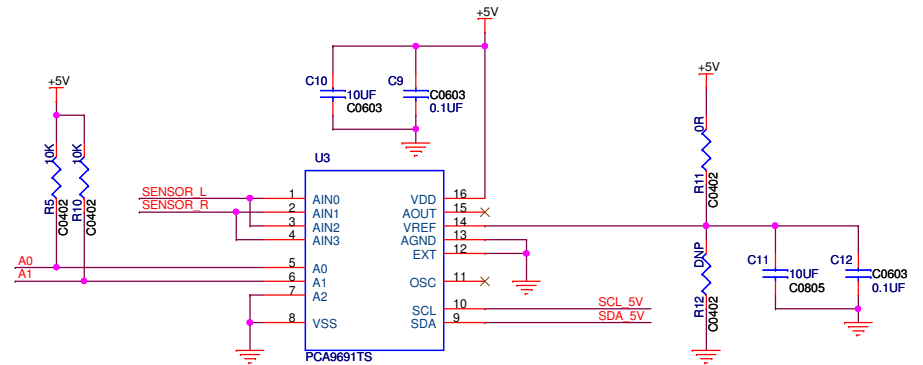

# OSEPP IR Line Sensor

OSEPP-LINE-01 (Rev 1.1)

|                      |                           |              |
|----------------------|---------------------------|--------------|
| Title                |                           |              |
| OSEPP IR Line Sensor |                           |              |
| Size                 | Document Number           | Rev          |
| B                    | OSEPP1100005              | 1.1          |
| Date:                | Tuesday, January 10, 2012 | Sheet 1 of 1 |