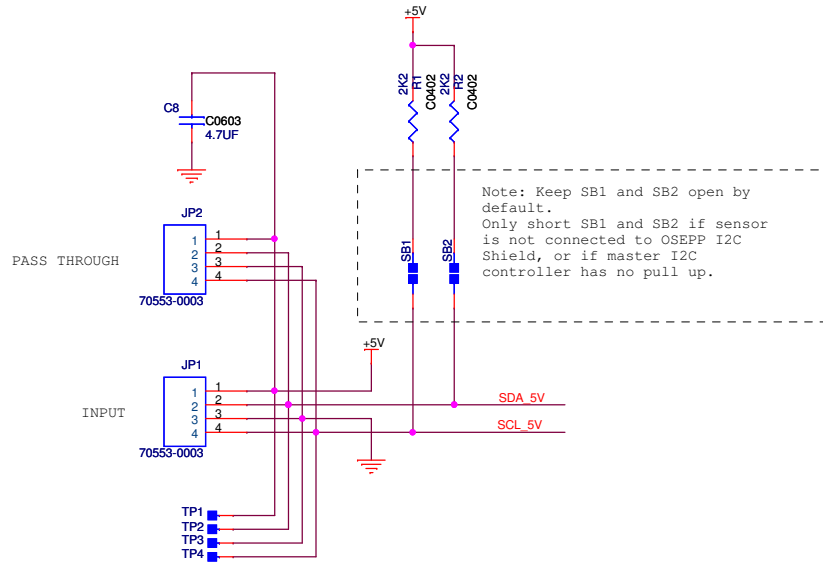

# OSEPP IR Line Sensor

OSEPP-LINE-01 (Rev 1.1)

|                      |                           |              |
|----------------------|---------------------------|--------------|
| Title                |                           |              |
| OSEPP IR Line Sensor |                           |              |
| Size                 | Document Number           | Rev          |
| B                    | OSEPP1100005              | 1.1          |
| Date:                | Tuesday, January 10, 2012 | Sheet 1 of 1 |