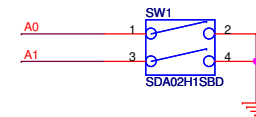

# OSEPP IR Line Sensor

OSEPP-LINE-01 (Rev 1.1)

|                      |                           |              |
|----------------------|---------------------------|--------------|
| Title                |                           |              |
| OSEPP IR Line Sensor |                           |              |
| Size                 | Document Number           | Rev          |
| B                    | OSEPP1100005              | 1.1          |
| Date:                | Tuesday, January 10, 2012 | Sheet 1 of 1 |