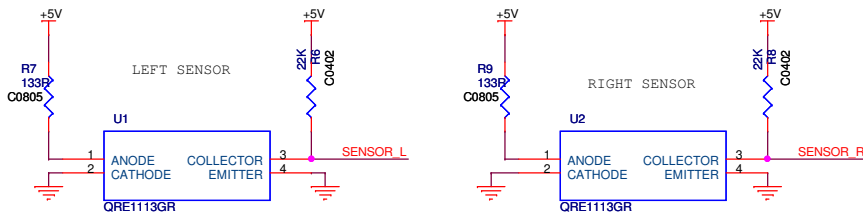

# OSEPP IR Line Sensor

OSEPP-LINE-01 (Rev 1.1)

|                      |                           |              |
|----------------------|---------------------------|--------------|
| Title                |                           |              |
| OSEPP IR Line Sensor |                           |              |
| Size                 | Document Number           | Rev          |
| B                    | OSEPP1100005              | 1.1          |
| Date:                | Tuesday, January 10, 2012 | Sheet 1 of 1 |