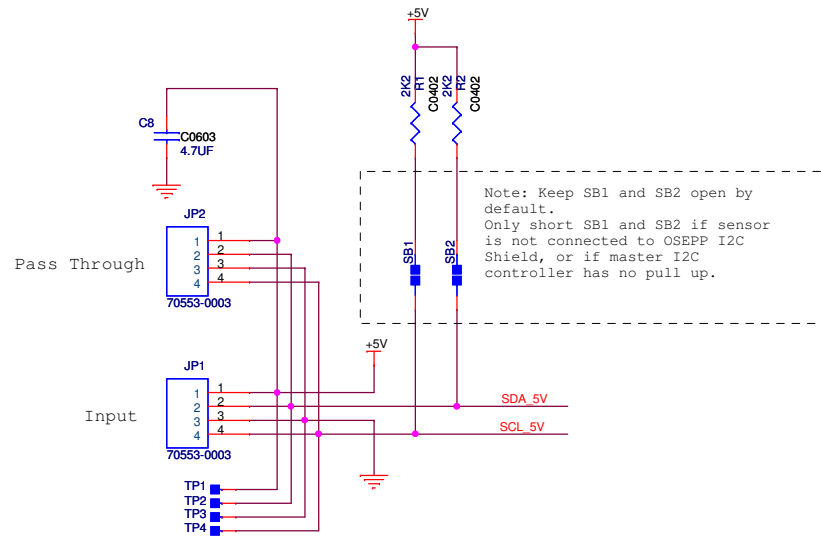

# OSEPP Compass Sensor

OSEPP-COMP-01 (Rev1.1)

Title		
OSEPP Compass Sensor		
Size	Document Number	Rev
B	OSEPP1100002	1.1
Date:	Tuesday, January 10, 2012	Sheet 1 of 1