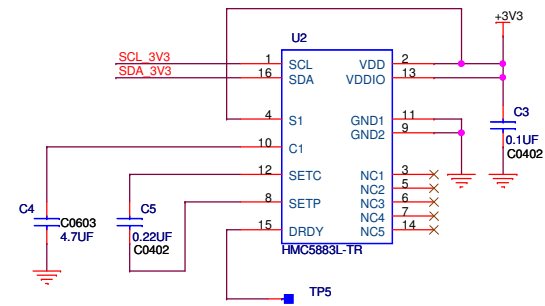

# OSEPP Compass Sensor

OSEPP-COMP-01 (Rev1.1)

Title		
OSEPP Compass Sensor		
Size	Document Number	Rev
B	OSEPP1100002	1.1
Date:	Tuesday, January 10, 2012	Sheet 1 of 1