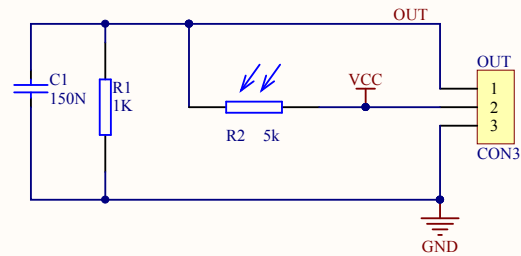

# OSEPP LIGHT SENSOR

(Arduino Compatible)

LIGHT-02

TITLE: LIGHT-02

DATE: 2015/04/10